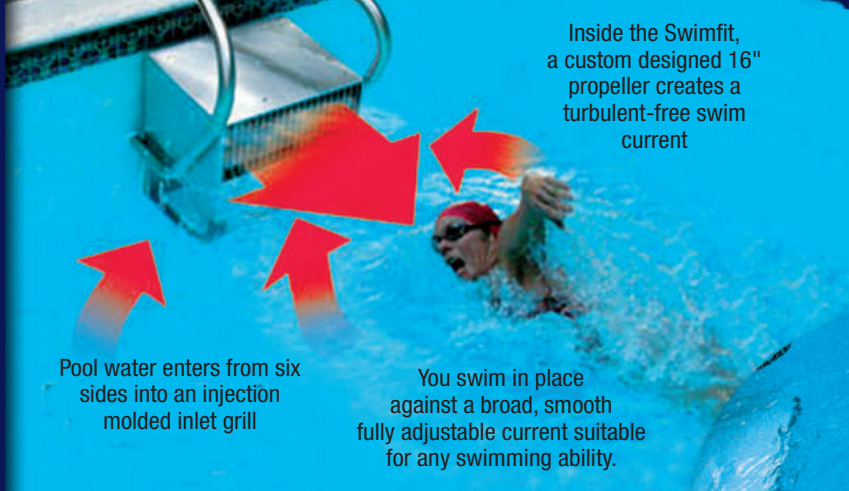

Tuffstone Pool

Hayward Pool Heater

TUFF POOLS

View Pool

Fencing

"NEW" Swimfit System... Bringing Exercise Home

Inside the Swimfit, a custom designed 16" propeller creates a turbulent-free swim current

Pool water enters from six sides into an injection molded inlet grill

You swim in place against a broad, smooth fully adjustable current suitable for any swimming ability.

- Swim for Therapy!
- Save time and swim at home
- Low impact aquatic exercise to competitive swim training
- Fun for all ages to enjoy!
- Bring exercise home!

Transform your pool into a TRAINING POOL

9 X 17 Swimfit System

- Wide range of exercise
- Uses propeller instead of jets
- Fully adjustable current suitable for any swimming ability
- Swim against up to 5,000 gallons of water per minute
- Consistent current wider than your body and deeper than your stroke
- Current is smooth, bubble free and turbulence free
- Optional heaters available in propane or natural gas
- Used in training by top IronMan™ competitors
- Portable
- Children use it as a water park ride
- Safe acrylic inlet grill
- Simple and reliable hydraulics and all electricity far from pool